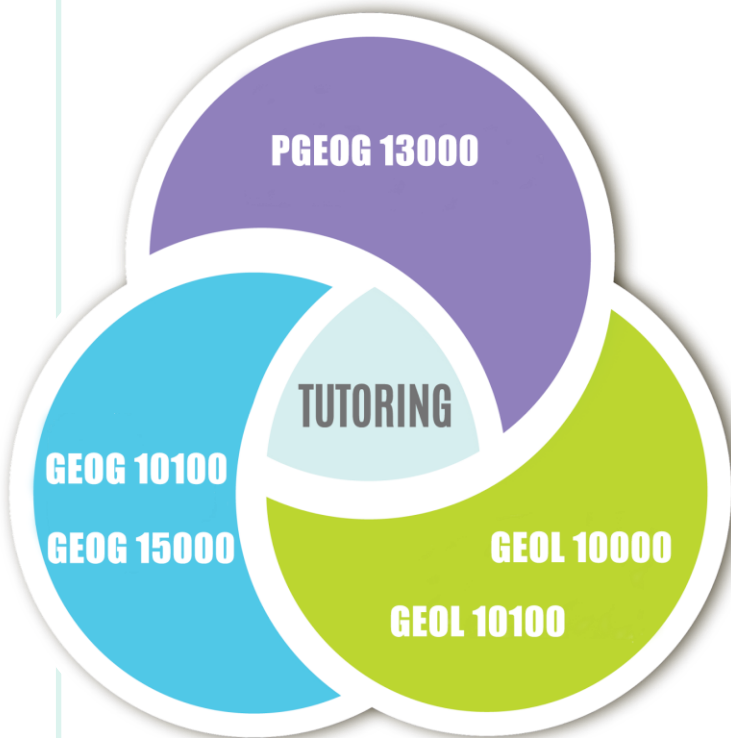

# FREE TUTORING

## GEOG AND PGEOG HOURS

September 8 to December 13, 2016

Tuesday, 1:00 PM – 4:00 PM

Thursday, 3:00 PM – 6:00 PM

Room 1004 HN

*No offerings when no college classes are scheduled or when the college is closed.*

## Department of Geography

Bring your textbooks, notes, lab manual, and questions from any People and their Environment, World Regional Geography, Weather and Climate, and Introduction to Geology courses.